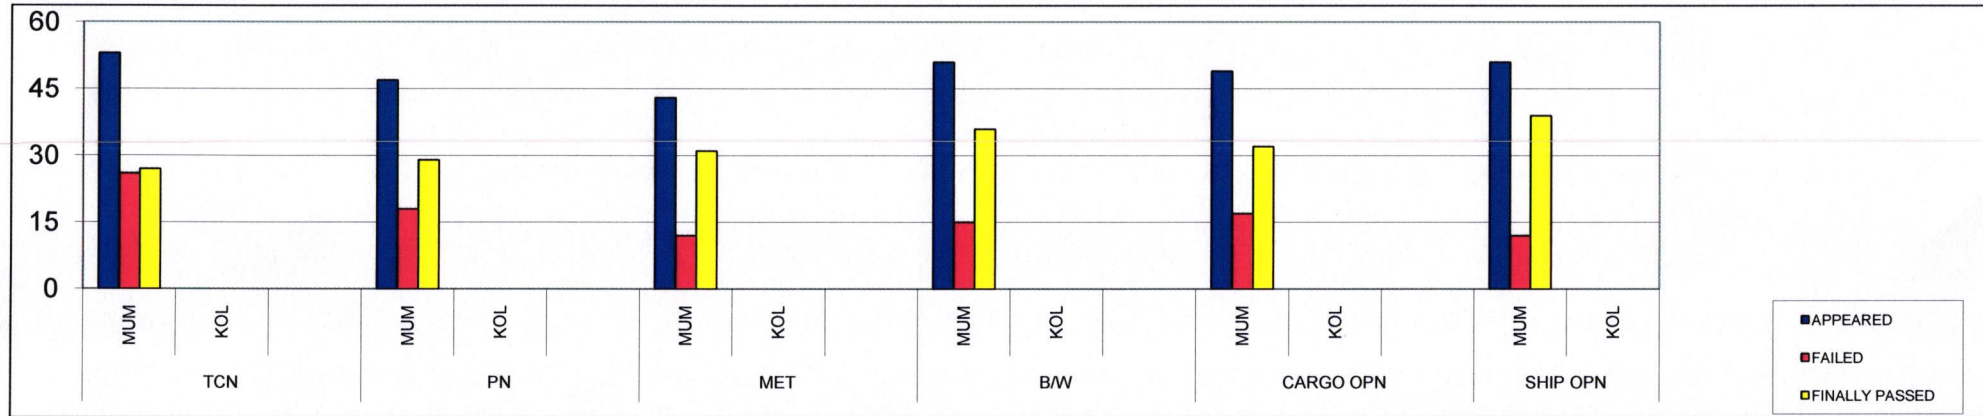

## SUMMARY OF RESULT OF NWKO (NCV) WRITTEN EXAMINATION HELD IN THE MONTH OF JANUARY 2024

	TCN			PN			MET			B/W			CARGO HANDLING			SHIP CONSTRUCTION		
	MUM	KOL	TTL	MUM	KOL	TTL	MUM	KOL	TTL	MUM	KOL	TTL	MUM	KOL	TTL	MUM	KOL	TTL
APPEARED	53	0	53	47	0	47	43	0	43	51	0	51	49	0	49	51	0	51
PASSED without increase	27	0	27	29	0	29	31	0	31	36	0	36	32	0	32	39	0	39
FAILED	26	0	26	18	0	18	12	0	12	15	0	15	17	0	17	12	0	12
No. of Candidates whose marks BU:	0	0	0	0	0	0	0	0	0	0	0	0	0	0	0	0	0	0
FINALLY PASSED	27	0	27	29	0	29	31	0	31	36	0	36	32	0	32	39	0	39
PASS & %	51%	0%	51%	62%	0%	62%	72%	0%	72%	71%	0%	71%	65%	0%	65%	76%	0%	76%

### SUMMARY OF RESULT OF NWKO (NCV) OF JANUARY 2024

	TCN			PN			MET			B/W			CARGO OPN			SHIP OPN		
	MUM	KOL		MUM	KOL		MUM	KOL		MUM	KOL		MUM	KOL		MUM	KOL	
APPEARED	53	0		47	0		43	0		51	0		49	0		51	0	
FAILED	26	0		18	0		12	0		15	0		17	0		12	0	
FINALLY PASSED	27	0		29	0		31	0		36	0		32	0		39	0	