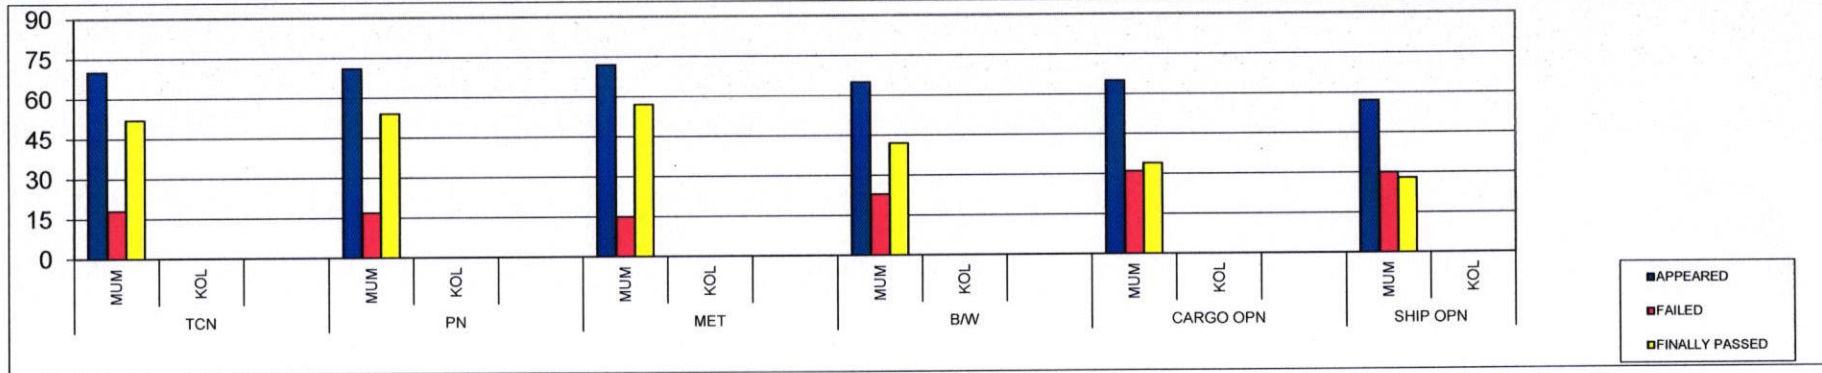

SUMMARY OF RESULT OF NWKO (NCV) WRITTEN EXAMINATION HELD IN THE MONTH OF MAY-2024

	TCN			PN			MET			B/W			CARGO HANDLING			SHIP CONSTRUCTION		
	MUM	KOL	TTL	MUM	KOL	TTL	MUM	KOL	TTL	MUM	KOL	TTL	MUM	KOL	TTL	MUM	KOL	TTL
APPEARED	70	0	70	71	0	71	72	0	72	65	0	65	65	0	65	57	0	57
PASSED without increase	50	0	50	50	0	50	57	0	57	40	0	40	34	0	34	27	0	27
FAILED	18	0	18	17	0	17	15	0	15	23	0	23	31	0	31	30	0	30
No. of Candidates whose marks BU:	2	0	2	4	0	4	0	0	0	2	0	2	0	0	0	1	0	1
FINALLY PASSED	52	0	52	54	0	54	57	0	57	42	0	42	34	0	34	28	0	28
PASS & %	74%	0%	74%	76%	0%	76%	79%	0%	79%	65%	0%	65%	52%	0%	52%	49%	0%	49%

SUMMARY OF RESULT OF NWKO (NCV) OF MAY 2024

	TCN		PN		MET		B/W		CARGO OPN		SHIP OPN	
	MUM	KOL	MUM	KOL	MUM	KOL	MUM	KOL	MUM	KOL	MUM	KOL
APPEARED	70	0	71	0	72	0	65	0	65	0	57	0
FAILED	18	0	17	0	15	0	23	0	31	0	30	0
FINALLY PASSED	52	0	54	0	57	0	42	0	34	0	28	0