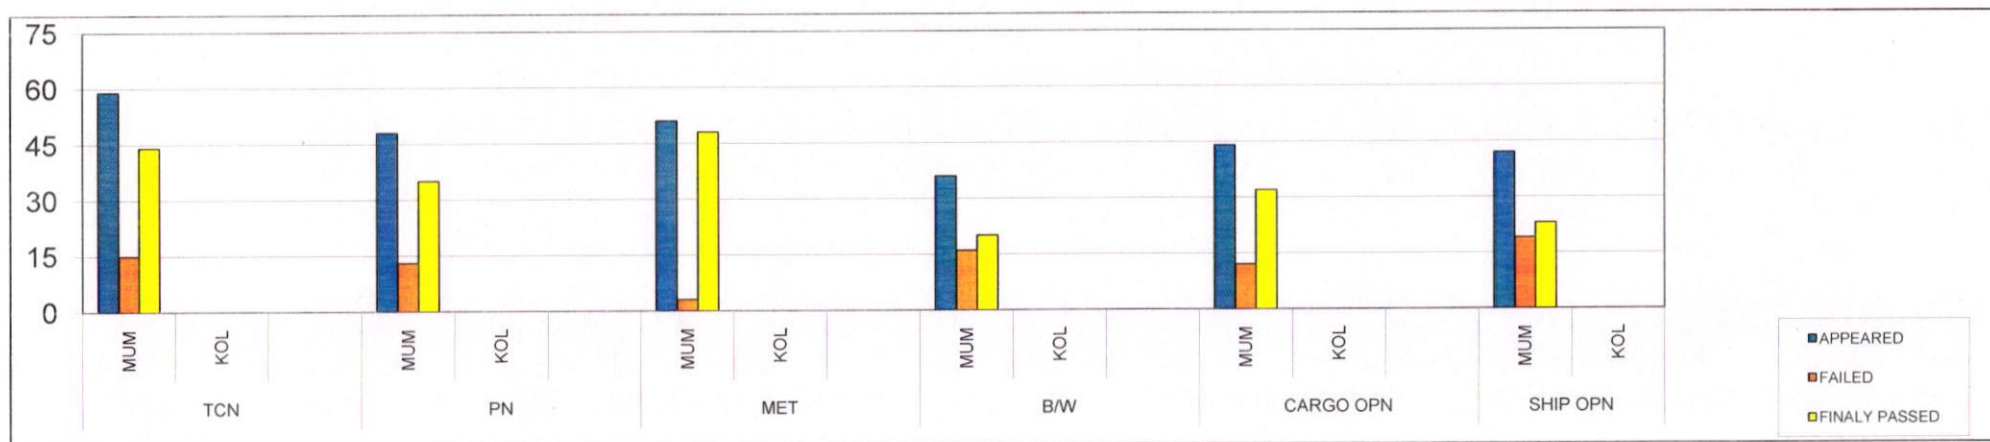

## SUMMARY OF RESULT OF NWKO (NCV) WRITTEN EXAMINATION HELD IN THE MONTH OF OCTOBER 2022

	TCN			PN			MET			B/W			CARGO HANDLING			SHIP CONSTRUCTION		
	MUM	KOL	TTL	MUM	KOL	TTL	MUM	KOL	TTL	MUM	KOL	TTL	MUM	KOL	TTL	MUM	KOL	TTL
APPEARED	59	0	59	48	0	48	51	0	51	36	0	36	44	0	44	42	0	42
FAILED	15	0	15	13	0	13	3	0	3	16	0	16	12	0	12	19	0	19
FINALY PASSED	44	0	44	35	0	35	48	0	48	20	0	20	32	0	32	23	0	23
PASS & %	75%	0%	75%	73%	0%	73%	94%	0%	94%	56%	0%	56%	73%	0%	73%	55%	0%	55%

### SUMMARY OF RESULT OF NWKO (NCV) OF OCTOBER 2022

	TCN		PN		MET		B/W		CARGO OPN		SHIP OPN	
	MUM	KOL	MUM	KOL	MUM	KOL	MUM	KOL	MUM	KOL	MUM	KOL
APPEARED	59	0	48	0	51	0	36	0	44	0	42	0
FAILED	15	0	13	0	3	0	16	0	12	0	19	0
FINALY	44	0	35	0	48	0	20	0	32	0	23	0